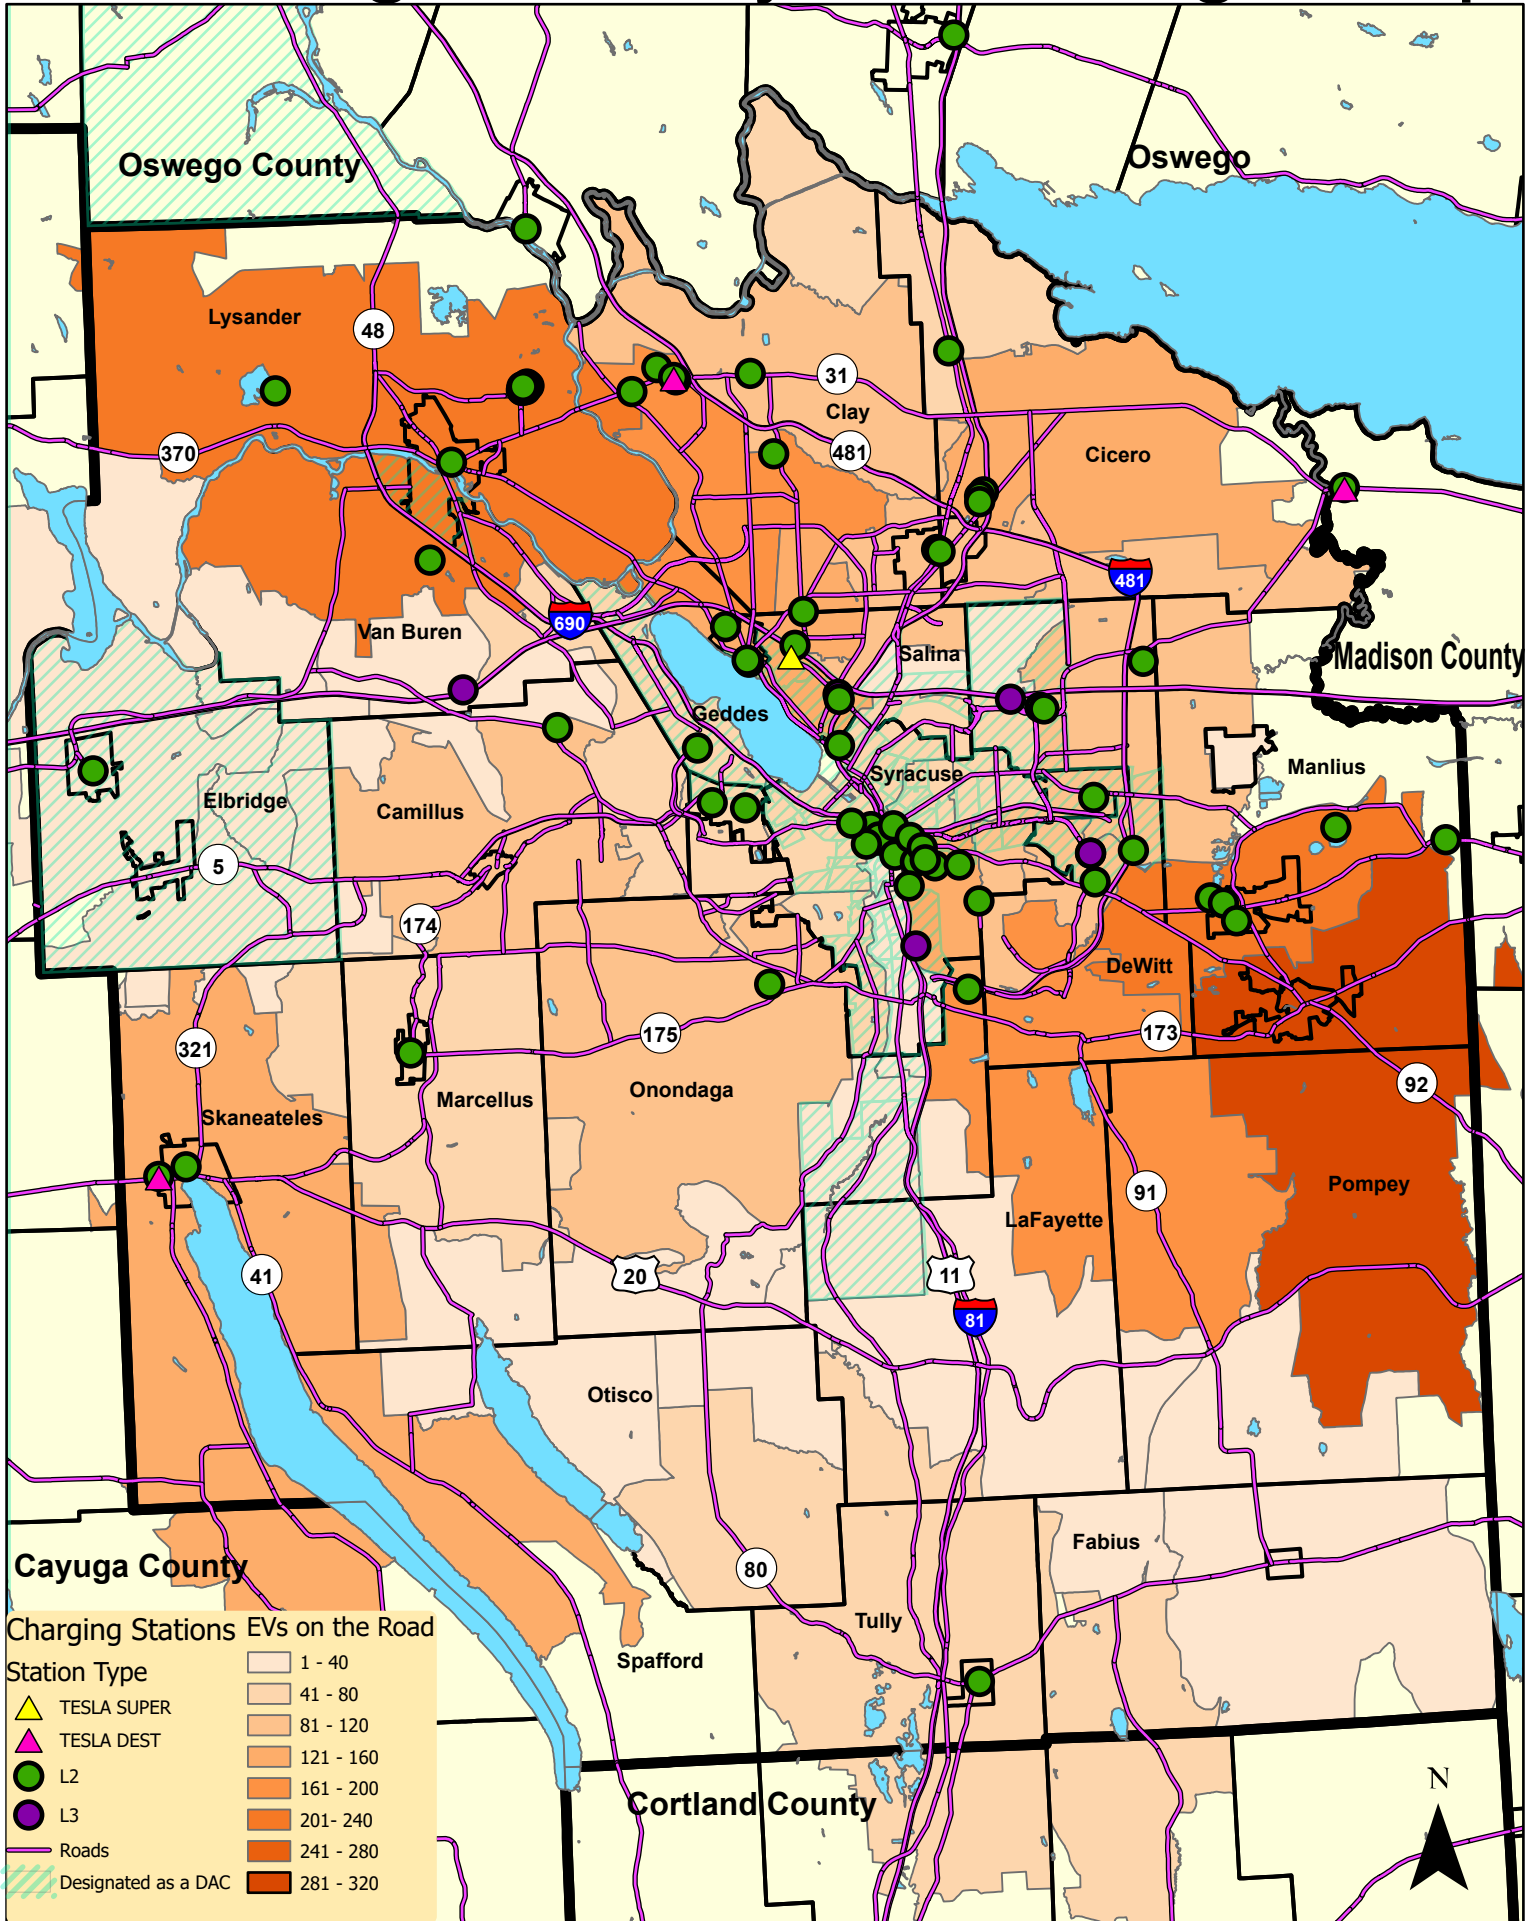

Onondaga County EV Charge Map

Charging Stations EVs on the Road

Station Type	Count Range
TESLA SUPER	1 - 40
TESLA DEST	41 - 80
L2	81 - 120
L3	121 - 160
Roads	161 - 200
Designated as a DAC	201 - 240
	241 - 280
	281 - 320

Source: CNY RPDB, PlugShare, New York State Department of Transportation.
 This map is for presentation purposes only. The CNY RPDB does not guarantee the accuracy or completeness of this map.